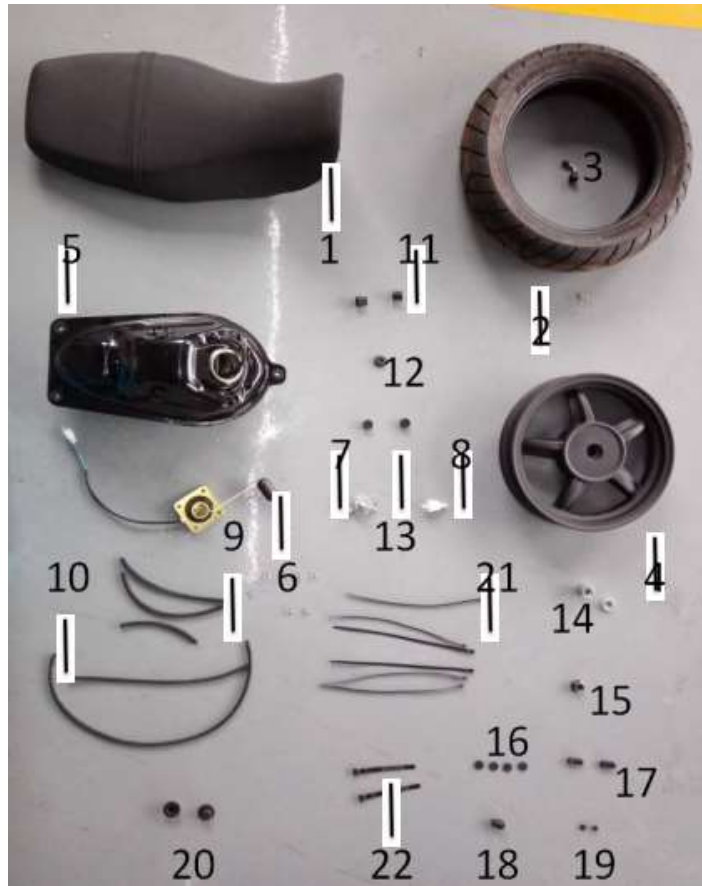

F4: MUFFLER AND AIR-CLEANER

No	Part Number (Vin starts with LLO)	Part Number (Vin starts with LLP)	Description
1	JHM30401	JHM30401	SEAT
2	JHM30402	JHM30402	REAR TIRE
3	JHM30403	JHM30403	TIRE AIR VALVE
4	JHM30404	JHM30404	REAR WHEEL
5	JHM30405	JHM30405	FUEL TANK
6	JHM30406	JHM30406	FUEL SENSOR
7	JHM30407	JHM30407	FUEL SWITCH
8	JHM30408	JHM30408	SMALL FUEL CUP
9	JHM30409	JHM30409	FUEL PIPE
10	JHM30410	JHM30410	AIR PIPE
11	JHM30411	JHM30411	FUEL TANK FRONT FIXING RUBBER
12	JHM30412	JHM30412	FUEL TANK COVER FIXING RUBBER
13	JHM30413	JHM30413	FUEL TANK REAR FIXING RUBBER
14	JHM30414-150	JHM30414-150	REAR WHEEL BUSH
15	JHM30415	JHM30415	REAR WHEEL NUT
16	JHM30416	JHM30416	L&R FRONT COVER RUBBER RING
17	JHM30417	JHM30417	L&R PROTECTION COVER RUBBER RING
18	JHM30418	JHM30418	REAR LICENSE FIXING RUBBER
19	JHM30419	JHM30419	UPPER BLOCK WATERPROOF RUBBER
20	JHM30420	JHM30420	HEADLIGHT FIXING RUBBER
21	JHM30421	JHM30421	TIE
22	JHM30422	JHM30422	TIE FOR HANDLEBAR