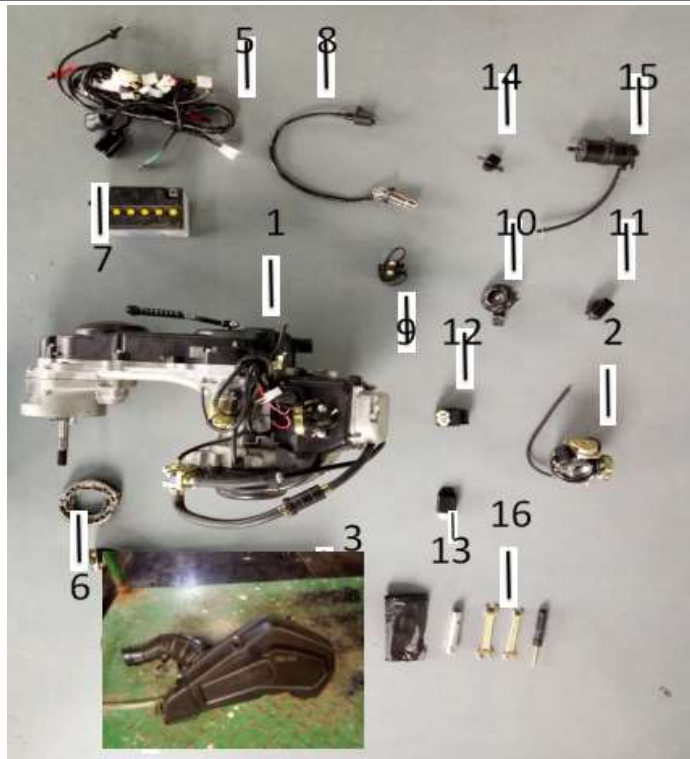

F7: ENGINE

No	Part Number (Vin starts with LLO)	Part Number (Vin starts with LLP)	Description
1	JHM30701-150	JHM30701-150	ENGINE ASSY
2	JHM30702-150	JHM30702-150	CABURETER
3	GST30703-150	JHM30703-150	AIR FILTER
4	JHM30704-150	JHM30704-150	AIR FILTER ELEMENT
5	GST30705-150	JHM30705-150	MAIN CABLE
6	JHM30706-150	JHM30706-150	BRAKE SHOE
7	JHM30707	JHM30707	BATTERY
8	JHM30708	JHM30708	HIGH PRESSURE BAG
9	JHM30709	JHM30709	RELAY
10	JHM30710	JHM30710	HORN
11	JHM30711	JHM30711	FLASHOR
12	JHM30712	JHM30712	CDI
13	JHM30713	JHM30713	REGULATOR
14	JHM30714	JHM30714	DUMP VALVE
15	JHM30715-150	JHM30715-150	CARBON TANK
16	JHM30716	JHM30716	TOOLS