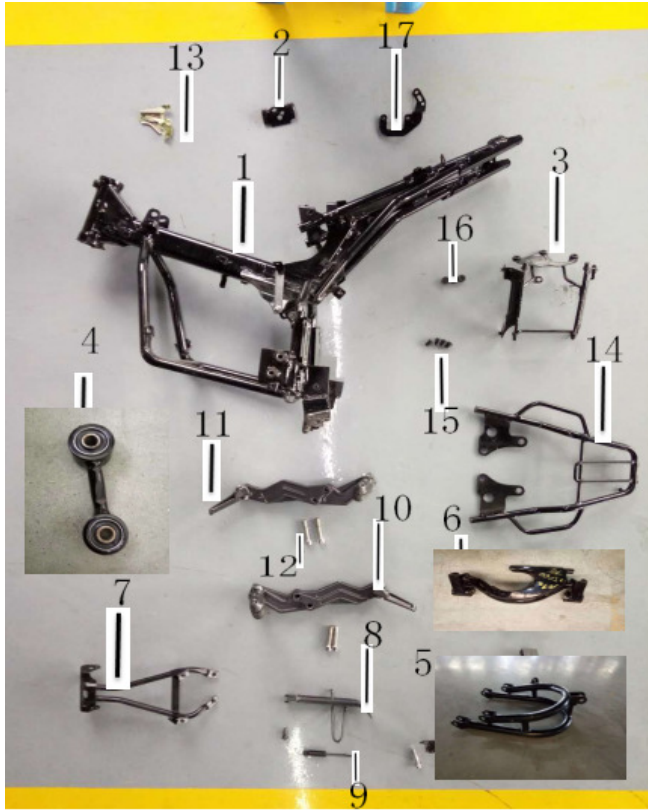

F1: FRAME AND FOOTREST

No	Part No	Description
1	JHM30101-150	FRAME
2	JHM30102	BRACKET, HANDLEBAR LOCK
3	JHM30103	HEADLIGHT BRACKET
4	JHM30104-150	Small bracket
5	JHM30105-150	Engine front right hanger
6	JHM30106-150	Engine rear bracket
7	JHM30107	REAR FENDER BRACKET
8	JHM30108	SIDE STAND
9	JHM30109	SPRING, SIDE STAND
10	JHM30110	LEFT FOOTREST
11	JHM30111	RIGHT FOOTREST
12	JHM30112	FOOTREST SCREWS
13	JHM30113	SEAT LOCK
14	JHM30114	REAR CARRIER
15	JHM30115	HEADLIGHT BRACKET RUBBER RING
16	JHM30116	SPEEDOMETER BOTTOM RUBBER RING
17	JHM30117-150	VALVE BRACKET
18	JHM30118	FR HANGER OF ENGINE

F2: SHOCK ABSORBER

No	Part No	Description
1	JHM30201	STEM STEERING
2	JHM30202	BEARING OF STEM
3	JHM30203	LEFT FRONT ABSOUBER
4	JHM30204	RIGHT FRONT ABSOUBER
5	JHM30205-150	REAR ABSOUBER
6	JHM30206	REAR ABSOUBER BOLT
7	JHM30207	REAR ABSOUBER NUT
8	JHM30208	FRONT WHEEL AXLE
9	JHM30209	FRONT WHEEL AXLE BUSH
10	JHM30210	FRONT WHEEL AXLE CAP
11	JHM30211	SET LOCK
12	JHM30212-150	MUFFLER
13	JHM30213	FRONT DISC BRAKE PUMP
14	JHM30214	FRONT DISC BRAKE PUMP CLIP
15	JHM30215	STEM STEERING NUT

F3: HANDLE BAR AND SWITCH

No	Part No	Description
1	JHM30301	HANDLEBAR
2	JHM30302	HANDLEBAR BLOCK,UP
3	JHM30303	HANDLEBAR BLOCK,DOWN
4	JHM30304	HANDLEBAR BLOCK,UP ,RUBBER
5	JHM30305	HANDLEBAR BLOCK,DOWN,RUBBER
6	JHM30306	GRIP, LH
7	JHM30307	GRIP, RH
8	JHM30308	BALANCE WEIGHT
9	JHM30309	UPPER PLATE
10	JHM30310	UPPER PLATE BOLT
11	JHM30311	LEFT SWITCH
12	JHM30312	RIGHT SWITCH
13	JHM30313	MIRROR LH
14	JHM30314	MIRROR RH
15	JHM30315	CLUTCH
16	JHM30316-150	CABLE, THROTTLE
17	JHM30317	SEAT LOCK CABLE
18	JHM30318-150	REAR BRAKE CABLE
19	JHM30319	ROTARY GEAR
20	JHM30320	HANDLEBAR BLOCK ,UP,BOLT
21	JHM30321	HANDLEBAR BLOCK ,DOWN,GASKET
22	JHM30322	HANDLEBAR BLOCK ,DOWN,NUT