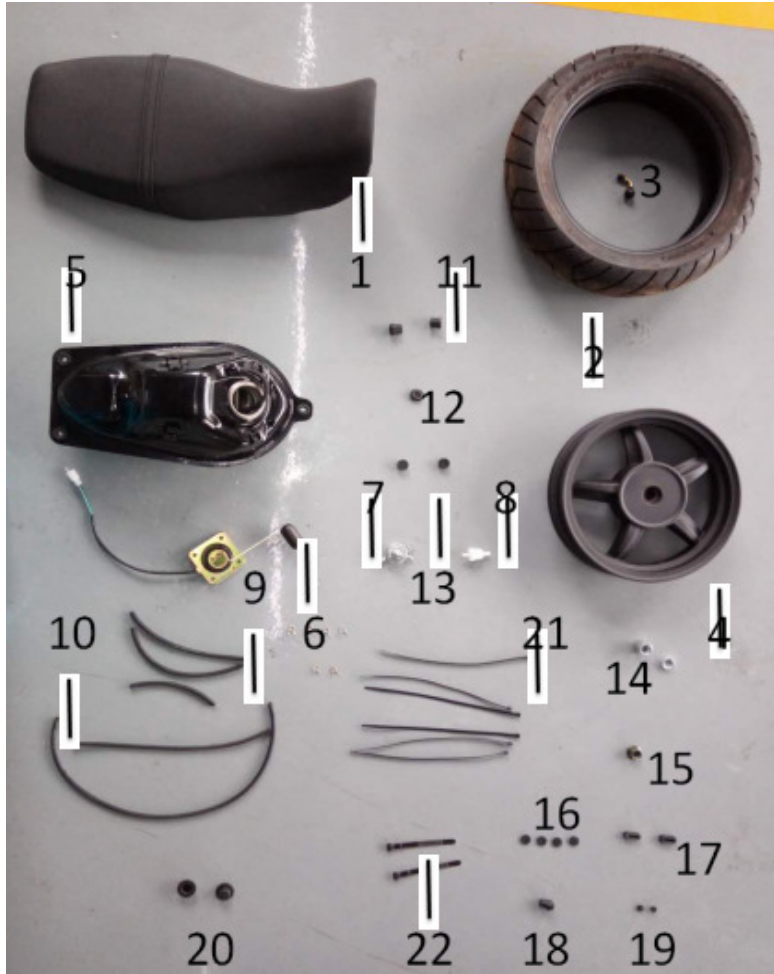

F4: MUFFLER AND AIR-CLEANER

No	Part No	Description
1	JHM30401	SEAT
2	JHM30402	REAR TIRE
3	JHM30403	TIRE AIR VALVE
4	JHM30404	REAR WHEEL
5	JHM30405	FUEL TANK
6	JHM30406	FUEL SENSOR
7	JHM30407	FUEL SWITCH
8	JHM30408	SMALL FUEL CUP
9	JHM30409	FUEL PIPE
10	JHM30410	AIR PIPE
11	JHM30411	FUEL TANK FRONT FIXING RUBBER
12	JHM30412	FUEL TANK COVER FIXING RUBBER
13	JHM30413	FUEL TANK REAR FIXING RUBBER
14	JHM30414-150	REAR WHEEL BUSH
15	JHM30415	REAR WHEEL NUT
16	JHM30416	L&R FRONT COVER RUBBER RING
17	JHM30417	L&R PROTECTION COVER RUBBER RING
18	JHM30418	REAR LICENSE FIXING RUBBER
19	JHM30419	UPPER BLOCK WATERPROOF RUBBER
20	JHM30420	HEADLIGHT FIXING RUBBER
21	JHM30421	TIE
22	JHM30422	TIE FOR HANDLEBAR