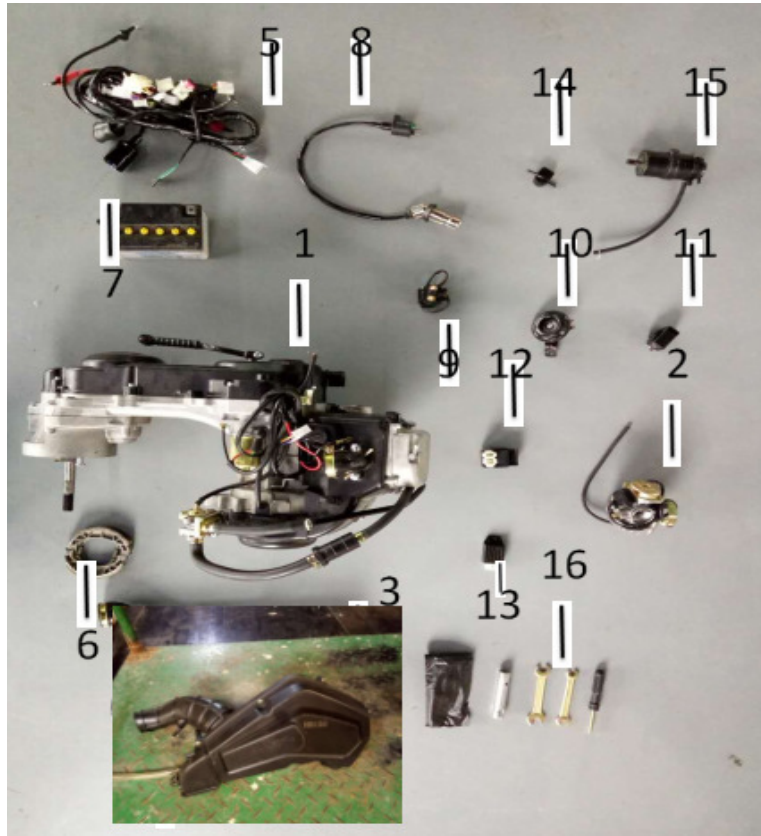

F7: ENGINE

No	Part No	Description
1	JHM30701-150	ENGINE ASSY
2	JHM30702-150	CABURETER
3	JHM30703-150	AIR FILTER
4	JHM30704-150	AIR FILTER ELEMENT
5	JHM30705-150	MAIN CABLE
6	JHM30706-150	BRAKE SHOE
7	JHM30707	BATTERY
8	JHM30708	HIGH PRESSURE BAG
9	JHM30709	RELAY
10	JHM30710	HORN
11	JHM30711	FLASHOR
12	JHM30712	CDI
13	JHM30713	REGULATOR
14	JHM30714	DUMP VALVE
15	JHM30715-150	CARBON TANK
16	JHM30716	TOOLS