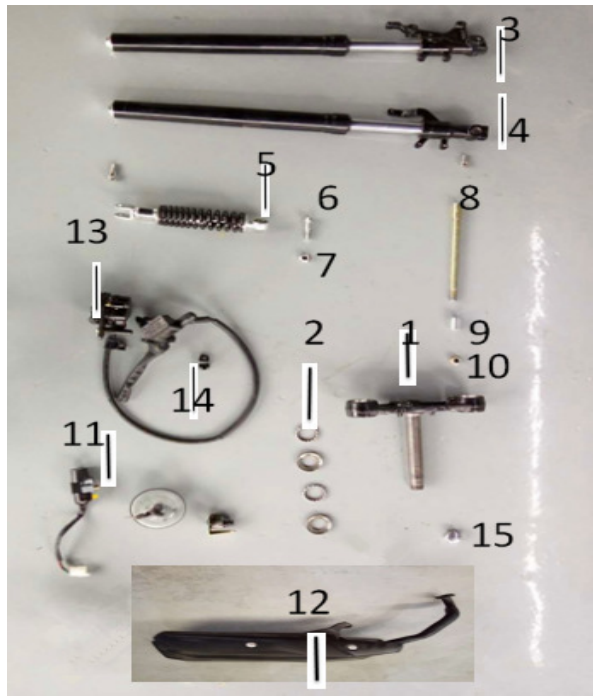

F1: FRAME AND FOOTREST

No	Part No	Description
1	JHM30101-150	FRAME
2	JHM30102	BRACKET, HANDLEBAR LOCK
3	JHM30103	HEADLIGHT BRACKET
4	JHM30104-150	Small bracket
5	JHM30105-150	Engine front right hanger
6	JHM30106-150	Engine rear bracket
7	JHM30107	REAR FENDER BRACKET
8	JHM30108	SIDE STAND
9	JHM30109	SPRING, SIDE STAND
10	JHM30110	LEFT FOOTREST
11	JHM30111	RIGHT FOOTREST
12	JHM30112	FOOTREST SCREWS
13	JHM30113	SEAT LOCK
14	JHM30114	REAR CARRIER
15	JHM30115	HEADLIGHT BRACKET RUBBER RING
16	JHM30116	SPEEDOMETER BOTTOM RUBBER RING
17	JHM30117-150	VALVE BRACKET
18	JHM30118	FR HANGER OF ENGINE

F2: SHOCK ABSORBER

No	Part No	Description
1	JHM30201	STEM STEERING
2	JHM30202	BEARING OF STEM
3	JHM30203	LEFT FRONT ABSOUBER
4	JHM30204	RIGHT FRONT ABSOUBER
5	JHM30205-150	REAR ABSOUBER
6	JHM30206	REAR ABSOUBER BOLT
7	JHM30207	REAR ABSOUBER NUT
8	JHM30208	FRONT WHEEL AXLE
9	JHM30209	FRONT WHEEL AXLE BUSH
10	JHM30210	FRONT WHEEL AXLE CAP
11	JHM30211	SET LOCK
12	JHM30212-150	MUFFLER
13	JHM30213	FRONT DISC BRAKE PUMP
14	JHM30214	FRONT DISC BRAKE PUMP CLIP
15	JHM30215	STEM STEERING NUT

F3: HANDLE BAR AND SWITCH

No	Part No	Description
1	JHM30301	HANDLEBAR
2	JHM30302	HANDLEBAR BLOCK,UP
3	JHM30303	HANDLEBAR BLOCK,DOWN
4	JHM30304	HANDLEBAR BLOCK,UP ,RUBBER
5	JHM30305	HANDLEBAR BLOCK,DOWN,RUBBER
6	JHM30306	GRIP, LH
7	JHM30307	GRIP, RH
8	JHM30308	BALANCE WEIGHT
9	JHM30309	UPPER PLATE
10	JHM30310	UPPER PLATE BOLT
11	JHM30311	LEFT SWITCH
12	JHM30312	RIGHT SWITCH
13	JHM30313	MIRROR LH
14	JHM30314	MIRROR RH
15	JHM30315	CLUTCH
16	JHM30316-150	CABLE, THROTTLE
17	JHM30317	SEAT LOCK CABLE
18	JHM30318-150	REAR BRAKE CABLE
19	JHM30319	ROTARY GEAR
20	JHM30320	HANDLEBAR BLOCK ,UP,BOLT
21	JHM30321	HANDLEBAR BLOCK ,DOWN,GASKET
22	JHM30322	HANDLEBAR BLOCK ,DOWN,NUT